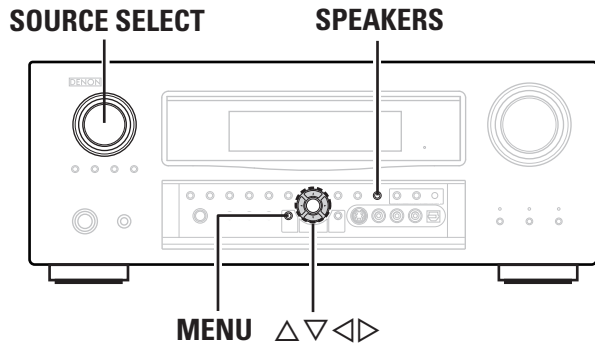

# Manual Setup

**Symbols used to indicate buttons in this manual**

- Button located on both the main unit and the remote control unit → **BUTTON**
- Button only on the main unit → **<BUTTON>**
- Button only on the remote control unit → **[BUTTON]**