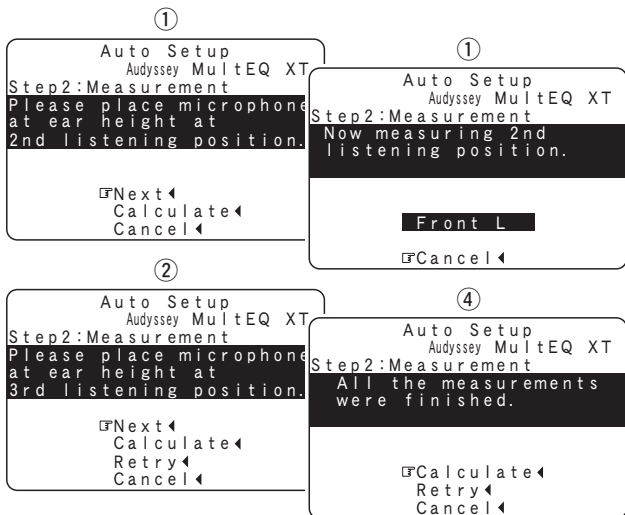

Step 2 : Measurement

● **Menu screen ●**

- ① Select "Next ◀", then press ◀.
  - The measurement of the 2nd position starts.
  - Select "Calculate ◀" with ▾, and press ◀ to proceed to Step 3.
- ② Move the microphone to the 3rd position and press ◀.
  - The measurement of the 3rd position starts.
  - Select "Calculate ◀" with ▾, and press ◀ to proceed to Step 3.
- ③ Perform repeatedly through the 6th position or more. A maximum of 8 positions can be measured.
- ④ "All the measurements were finished." is displayed on the on-screen display, when you have completed measurements in 8th positions.
  - Select "Calculate ◀", and press ◀ to proceed to Step 3.

❑ **To cancel Auto Setup**

Press △▽ to select "Cancel ◀", then press ◀.

After completing a measurement position, move the microphone to the next position.

Measure at least 6 positions: the main listening position and 5 other surrounding positions. Although it is allowable to measure less than 6 positions, it is recommended to measure 6 or more positions (with a maximum of 8 positions) for best results.