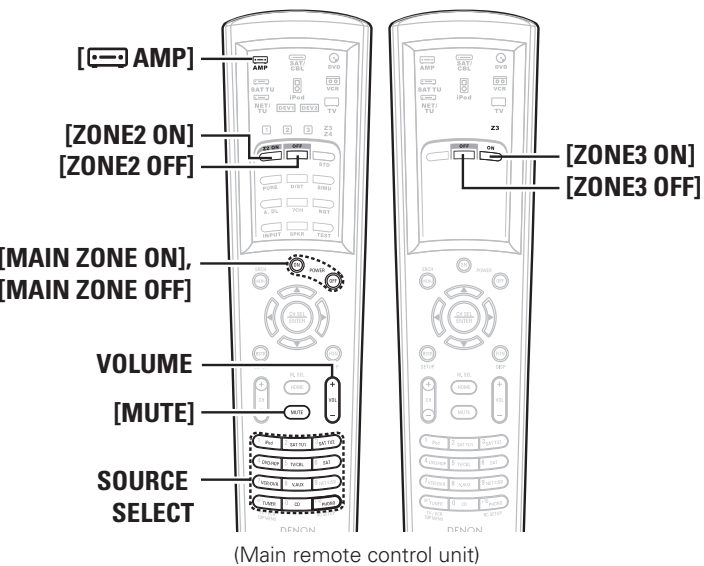

Symbols used to indicate buttons in this manual

Button located on both the main unit and the remote control unit → **BUTTON**
Button only on the main unit → **<BUTTON>**
Button only on the remote control unit → **[BUTTON]**