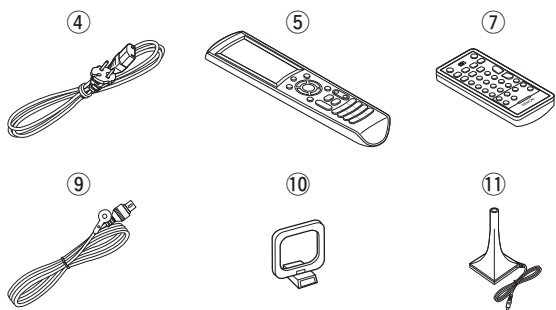

## Accessories

Check that the following parts are supplied with the product.

① Owner's manual .....	1
② Getting started .....	1
③ Service station list .....	1
④ Power cord (Cord length: Approx. 1.6 m) .....	1
⑤ Main remote control unit (RC-1102) .....	1
⑥ LR6/AA batteries (for RC-1102) .....	2
⑦ Sub remote control unit (RC-1106) .....	1
⑧ R03/AAA batteries (for RC-1106) .....	2
⑨ FM indoor antenna .....	1
⑩ AM loop antenna .....	1
⑪ Setup microphone (DM-A409, Cord length: Approx. 7.6 m) .....	1