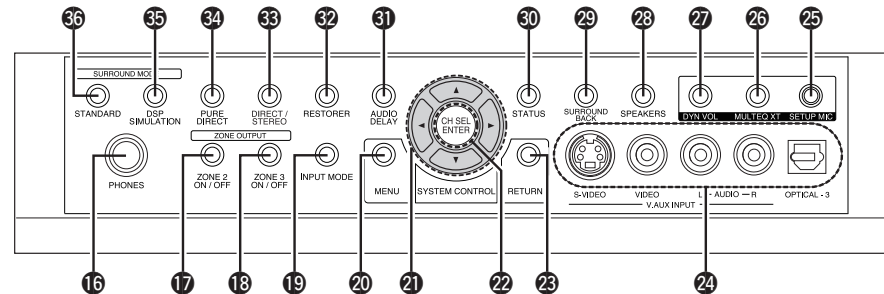

### [With the door open]

- |   |      |                                      |          |
|---|------|--------------------------------------|----------|
| 1 Power operation button (ON/STANDBY) ..... | (48) | 12 SOURCE button .....               | (48)     |
| 2 Power indicator .....                     | (48) | 13 TUNING PRESET button .....        | (49)     |
| 3 Power switch (ON/OFF) .....               | (48) | 14 ZONE2/3 / REC SELECT button ..... | (64)     |
| 4 QUICK SELECT buttons / indicators .....   | (48) | 15 VIDEO SELECT button .....         | (35)     |
| 5 MASTER VOLUME control knob .....          | (48) | 16 Headphones jack (PHONES) .....    | (48)     |
| 6 AUDYSSEY DYNAMIC VOLUME indicator .....   | (44) | 17 ZONE2 ON/OFF button .....         | (64)     |
| 7 HD AUDIO indicator .....                  | (39) | 18 ZONE3 ON/OFF button .....         | (64)     |
| 8 Master volume indicator .....             |      | 19 INPUT MODE button .....           | (16, 36) |
| 9 Display .....                             |      | 20 MENU button .....                 | (19)     |
| 10 Remote control sensor .....              | (3)  | 21 Cursor buttons (Δ ▽ ◀ ▶) .....    | (19)     |
| 11 SOURCE SELECT knob .....                 | (48) | 22 CH SEL / ENTER button .....       | (19, 55) |