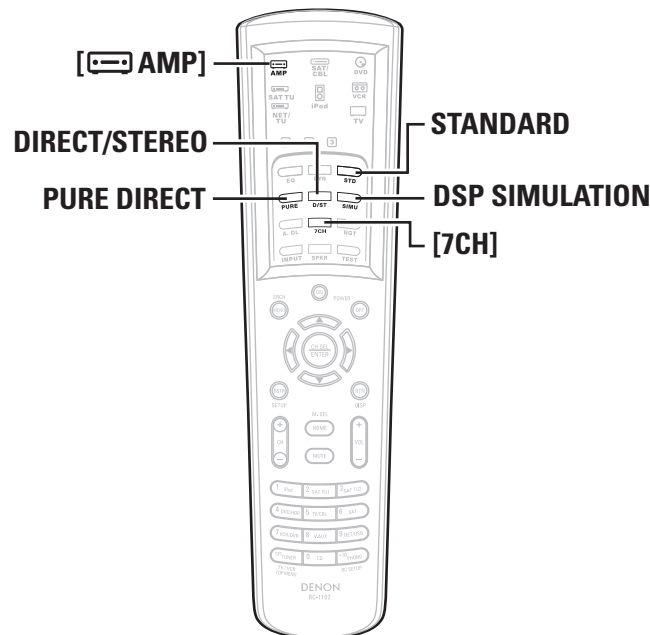

# Surround Modes

Symbols used to indicate buttons in this manual

- Button located on both the main unit and the remote control unit → **BUTTON**
- Button only on the main unit → **<BUTTON>**
- Button only on the remote control unit → **[BUTTON]**