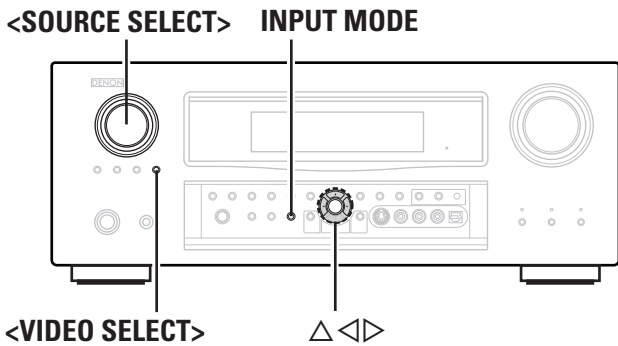

Input Setup

Symbols used to indicate buttons in this manual

- Button located on both the main unit and the remote control unit → **BUTTON**
- Button only on the main unit → **<BUTTON>**
- Button only on the remote control unit → **[BUTTON]**

Use this procedure to select the input source and make the settings related to playing input sources.

☐ TUNER (AM/FM)

This menu is for "TUNER".