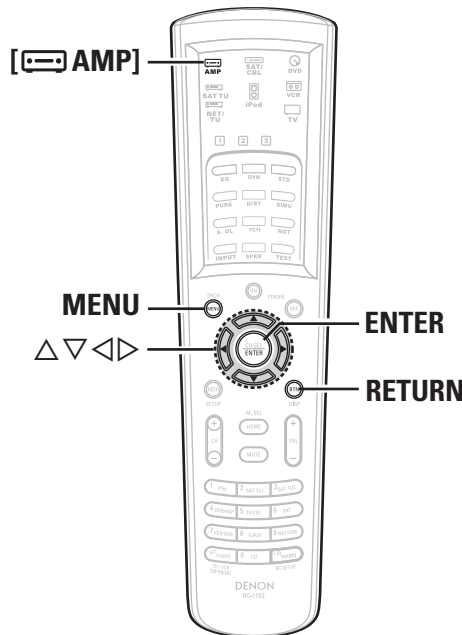

With the AVR-2809, settings and operations for most functions can be performed by operating while looking at the menus displayed on the monitor screen.

Operations

The same operation is possible on the main unit or main remote control unit.

1. **1 Press MENU.**
   The menu is displayed.
   ※ To operate from the main remote control unit, be sure to set the remote control unit to the AMP mode.
2. **2 Press $\Delta \nabla$ to select the item you want to set, then press ENTER.**
3. **3 Press $\Delta \nabla$ again to select the item you want to set, then press ENTER.**
4. **4 To change the setting:**
   Press $\Delta \nabla$ to select the item you want to change, then press $\triangleleft \triangleright$ to change the setting.
   ※ To return to the previous item, press **RETURN**.
   ※ Select "Default Yes", then press $\triangleleft$ to reset to the default setting.
5. **5 Press ENTER to enter the setting.**
6. **6 Press MENU to finish.**

When **MENU** is pressed, the settings made up to that point are entered and the settings menu screen turns off.