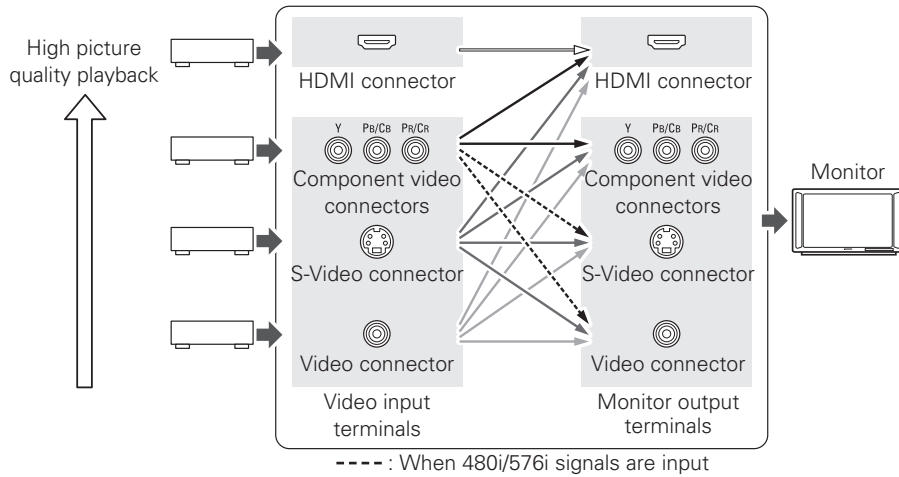

[Flow of video signals inside the AVR-2809]

- When not using this function, connect a monitor output with the same type of connector as the video input connector.
- The resolution of the HDMI input-compatible monitor connected to the AVR-2809 can be checked at menu "Information" – "HDMI Information" (page 47).