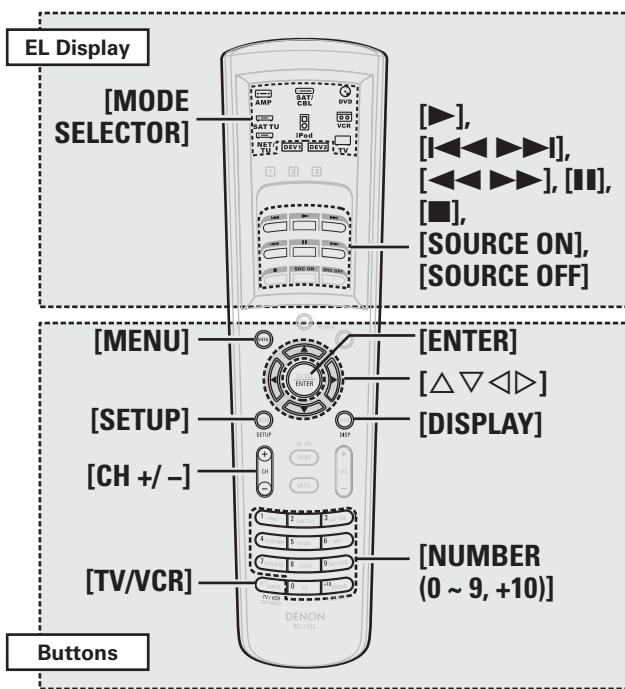

MODE SELECTOR		EL Display			
		TV		Satellite Receiver / Cable TV	
Device Mode		DEV1	DEV2	DEV1	DEV2
Device operated		TV (HITACHI)	TV (SONY)	SAT	SAT
		Punch through	Punch through	Punch through	Punch through
SOURCE ON	Power on	Power on	Power on	Power on	Power on
SOURCE OFF	Power off	Power off	Power off	Power off	Power off
Buttons					
MENU	Menu/guide	Menu/guide	Menu/guide	Menu/guide	Menu/guide
	Cursor	Cursor	Cursor	Cursor	Cursor
ENTER	Enter setting	Enter setting	Enter setting	Enter setting	Enter setting
SETUP	Set up	Set up	Set up	Set up	Set up
DISPLAY	Display	Display	Display	Display	Display
CH +/-	Switch channels	Switch channels	Switch channels	Switch channels	Switch channels
0 ~ 9, +10	Channel selection	Channel selection	Channel selection	Channel selection	Channel selection
TV/VCR	Switch inputs	Switch inputs	—	—	—
Special Remarks		①, ③	①, ③	①, ③	①, ③

[Special Remarks]

- ① Only one component can be preset for each mode. If a new code is preset, the previous code is automatically cleared.
- ③ The CD, VCR or DVD buttons (one only set) can be assigned to the TV, satellite receiver and cable TV mode (see page 60 "Punch Through Function").

EL Display	
MODE SELECTOR	NET/TU
Device Mode	DEV2
Device operated	Analog tuner
A ~ G	Preset memory block selection
	Tuning + / -
BAND	AM/FM switching
MODE	Switch search modes
MEMO	Preset memory registration
Buttons	
SEARCH	Direct Frequency Tuning
CH +/-	Preset channel selection
0 ~ 9	Preset channel selection (1 ~ 8) / Direct Frequency Search (0 ~ 9)
SHIFT	Switch memory block