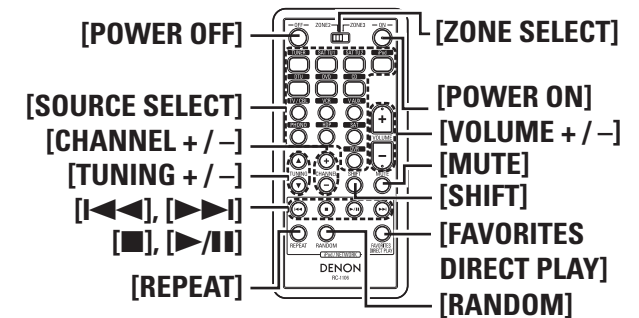

|                                    |                                   |
|------------------------------------|-----------------------------------|
| <b>ZONE SELECT</b>                 | Switching the zone to be operated |
| <b>POWER OFF</b>                   | Power off                         |
| <b>POWER ON</b>                    | Power on                          |
| <b>SOURCE SELECT</b>               | Switching the input source        |
| <b>VOLUME +/-</b>                  | Volume control                    |
| <b>CHANNEL +/-</b>                 | Preset channel + / -              |
| <b>TUNING +/-</b>                  | Tuning + / -                      |
| <b>MUTE</b>                        | Muting                            |
| <b>SHIFT</b>                       | Switching the memory block        |
| <b>I&lt;&lt;&lt; &gt;&gt;&gt;I</b> | Auto search (cue)                 |
| <b>■</b>                           | Stop                              |
| <b>&gt;  </b>                      | Play / Pause                      |
| <b>REPEAT</b>                      | 1-track / All -track repeat play  |
| <b>RANDOM</b>                      | 1-track / album shuffle play      |