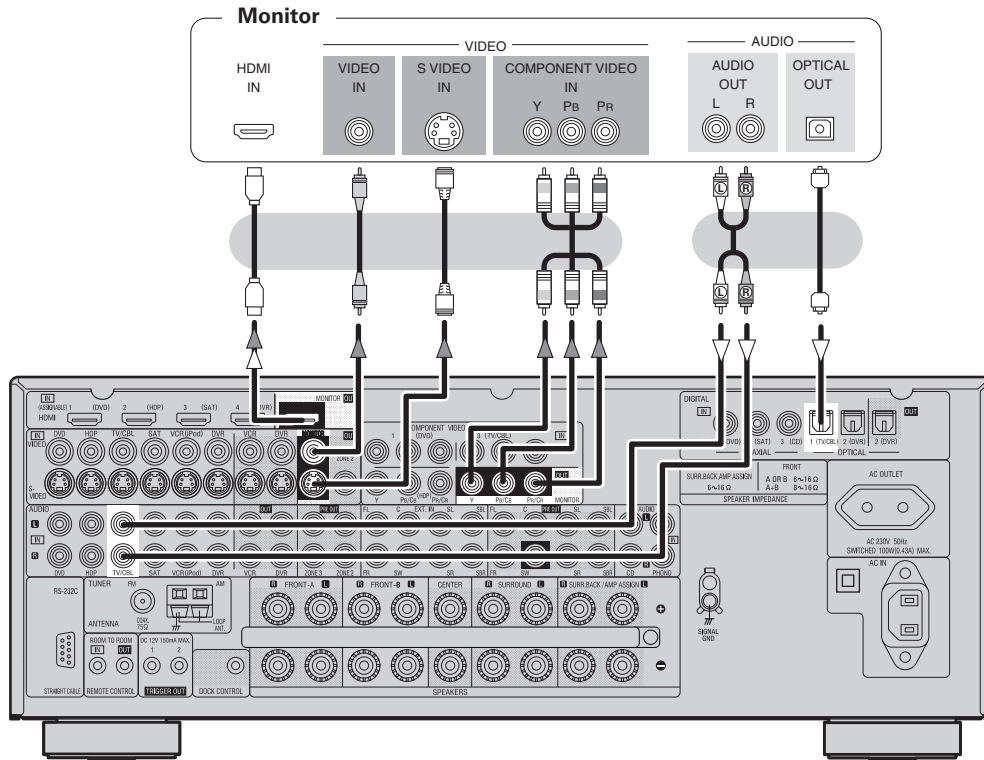

Connecting the Monitor

- Select the terminal to use and connect the device (☞ page 9 “Video Conversion Function”).
- With HDMI connections, the video and audio signals can be transferred with a single cable.
- To output the audio signals to the monitor with HDMI connections, set menu “Manual Setup” – “HDMI Setup” – “HDMI Audio Out” to “TV” (☞ page 28).
- When you want to listen to TV audio by AVR-2809, connect optical digital or analog. If the TV you are using has both connection jacks, use the optical digital connection.

NOTE

- The component video connectors may be indicated differently on your monitor. For details, see the monitor’s operating instructions.
- The audio signals output from the HDMI connectors are only the HDMI input signals.

Connecting the Playback Components

Carefully check the left (L) and right (R) channels and the inputs and outputs, and be sure to interconnect correctly.

Blu-ray Disc Player / DVD Player

Select the terminal to use and connect the device.

- ※ When connected to a Blu-ray Disc player, and playing Dolby TrueHD, DTS-HD, Dolby Digital Plus, connect the HDMI.