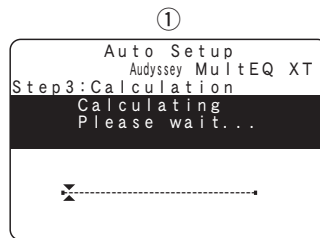

Step 3 : Calculation

● **Menu screen ●**

The values obtained from the measurements are automatically analyzed and the attributes for each of the speakers in the listening area are determined.

- ① Select "Calculate ◀" at Step 2, then press ◀.
  - Analysis begins.

- Analysis takes several minutes to complete.
- The time required for this analysis depends on the number of speakers connected. The greater the number of speakers connected, the longer analysis will take.

NOTE

- Do not change the speaker connections or subwoofer volume, or speaker locations after making measurements. If changes are necessary, make the changes and use Audyssey MultEQ XT auto setup once again for an updated EQ solution.
- For instance, if the location or direction of a speaker is altered, the Auto Setup should be performed again to ensure the correct EQ solution for the new room configuration.