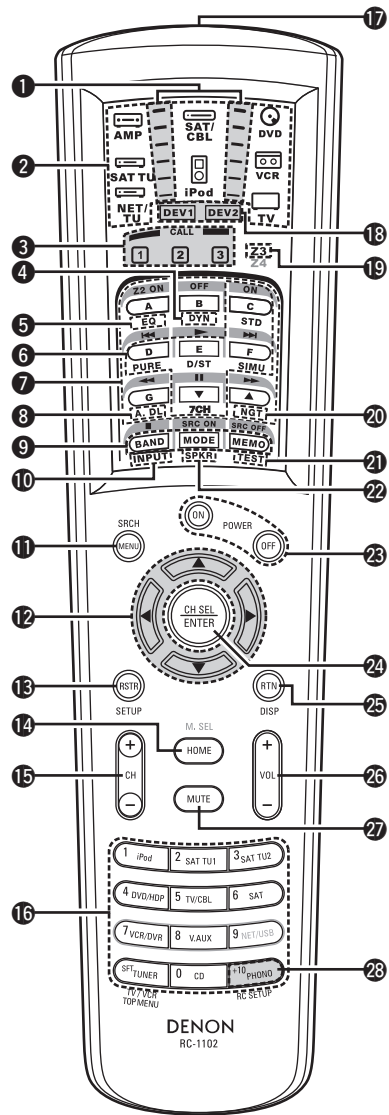

Remote Control Unit

□ Main remote control unit (RC-1102)

- 1 Signal transmission indicator ..... (56)
- 2 Mode select buttons ..... (56)
- 3 Quick select / System call buttons ..... (55, 60)
- 4 DYNAMIC VOLUME button (DYN) ..... (44)
- 5 MultEQ XT button (EQ) ..... (43)
- 6 Surround mode buttons ..... (38 ~ 40)
  - Standard button (STD) ..... (38)
  - Pure Direct button (PURE) ..... (40)
  - Direct/Stereo button (D/ST) ..... (39)
  - DSP simulation button (SIMU) ..... (39)
  - 7CH button ..... (39)
- 7 System buttons ..... (57, 58)
- 8 Audio delay button (A. DL) ..... (45)
- 9 Tuner system buttons ..... (49)
- 10 Input mode button (INPUT) ..... (36)
- 11 Menu / Search button (MENU / SRCH) ..... (19)
- 12 Cursor buttons (Δ ∇ ◀ ▶) ..... (19)
- 13 RESTORER button (RSTR) ..... (45)
- 14 HOME button ..... (56)
- 15 Channel buttons (CH) ..... (49)
- 16 Input source select / Number buttons ..... (48, 49)
- 17 Remote control signal transmitter ..... (4)
- 18 Device select indicators (DEV1 / DEV2) ... (56)
- 19 ZONE3 select indicators (Z3) ..... (56)
- 20 Night button (NGT) ..... (45)
- 21 Test tone button (TEST) ..... (27)
- 22 Front speaker select button (SPKR) ..... (50)
- 23 POWER buttons ..... (50)
- 24 Channel select (CH SEL) / ENTER button ..... (19, 55)
- 25 Return button (RTN) ..... (19)
- 26 Master volume control buttons (VOL) ..... (48)
- 27 Muting button (MUTE) ..... (48, 64)
- 28 Main remote control unit setup button (RC SETUP) ..... (56)

The time for which the backlight stays on can be changed (page 61 "Setting the Time the Backlight Stays Lit").

NOTE

- The **M. SEL**, **NET/USB**, **SAT TU1** and **SAT TU2** buttons cannot be used.
- The **ZONE2 mode QUICK SELECT (1 ~ 3)**, **A.DL**, **NGT**, **INPUT**, **SPKR**, **TEST** and surround mode buttons cannot be used.
- The **ZONE4 mode** cannot be used.