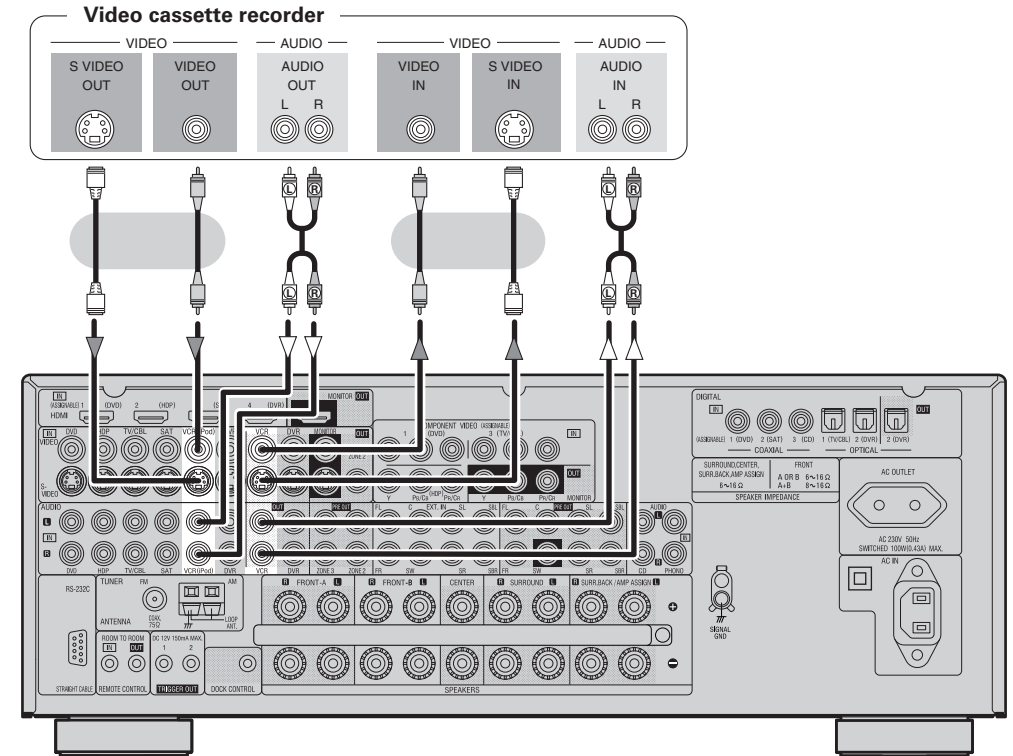

Video Cassette Recorder

Select the terminal to use and connect the device.

- When recording via the AVR-2809, the playback device's cable must be of the same type as the cable used to connect the AVR-2809's VCR OUT connector.
  Example: TV IN → S-Video cable : VCR OUT → S-Video cable
  TV IN → Video cable : VCR OUT → Video cable
- When using a component video cable for the video connection, make the settings at menu "Input Setup" – "Assign" – "Component In" (page 37).