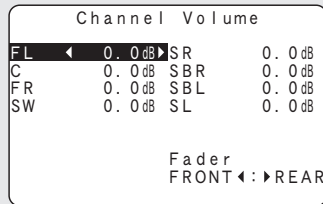

#### 2 Use Δ∇ or CH SELECT/ENTER to select the speaker.

The speaker that can be set switches each time one of the buttons is pressed.