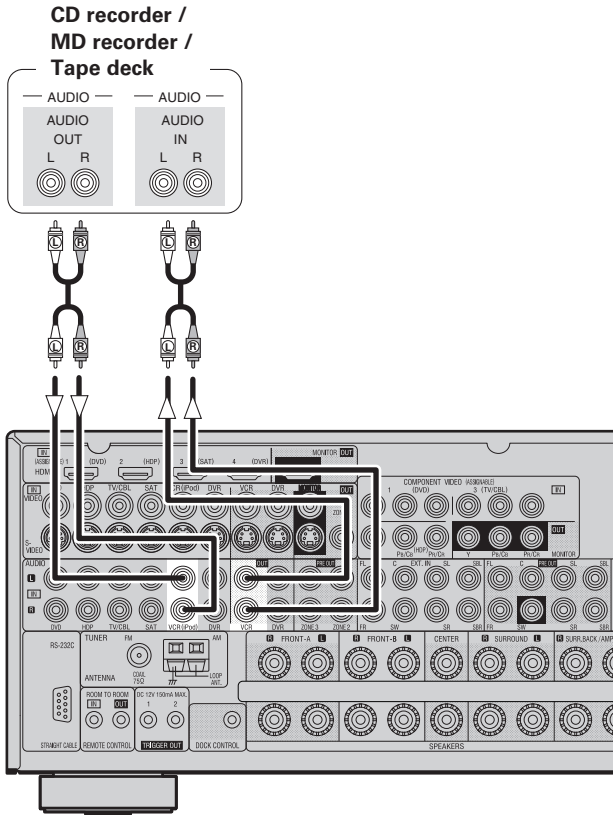

CD Recorder / MD Recorder / Tape Deck

Select the terminal to use and connect the device.

- Make analog connections if you wish to record analog audio signals, or digital connections if you wish to record digital audio signals, depending on the types of connectors on the components being used.
- When recording via the AVR-2809, the playback device's cable must be of the same type as the cable used to connect the AVR-2809's VCR OUT connector.

Example: CD IN → Analog cable : VCR OUT → Analog cable

Connections to Other Devices

Carefully check the left (L) and right (R) channels and the inputs and outputs, and be sure to interconnect correctly.