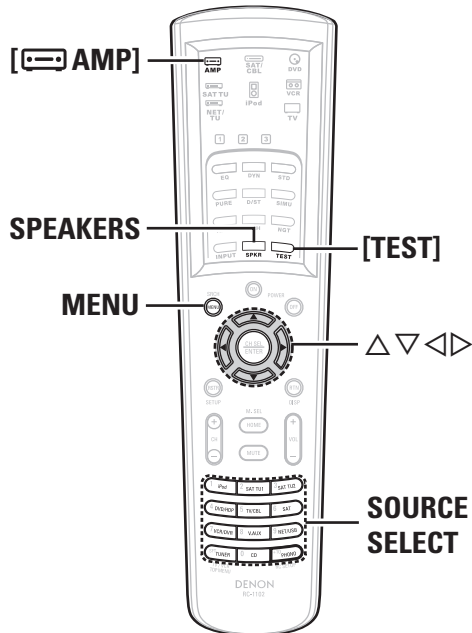

# Manual Setup

**Symbols used to indicate buttons in this manual**

- Button located on both the main unit and the remote control unit → **BUTTON**
- Button only on the main unit → **<BUTTON>**
- Button only on the remote control unit → **[BUTTON]**