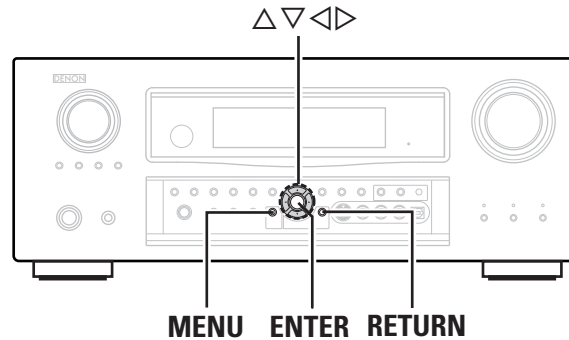

With the AVR-2809, settings and operations for most functions can be performed by operating while looking at the menus displayed on the monitor screen.

Operations

The same operation is possible on the main unit or main remote control unit.

1. **1 Press MENU.**
   The menu is displayed.
   ※ To operate from the main remote control unit, be sure to set the remote control unit to the AMP mode.
2. **2 Press $\Delta \nabla$ to select the item you want to set, then press ENTER.**
3. **3 Press $\Delta \nabla$ again to select the item you want to set, then press ENTER.**
4. **4 To change the setting:**
   Press $\Delta \nabla$ to select the item you want to change, then press $\triangleleft \triangleright$ to change the setting.
   ※ To return to the previous item, press **RETURN**.
   ※ Select "Default Yes", then press $\triangleleft$ to reset to the default setting.
5. **5 Press ENTER to enter the setting.**
6. **6 Press MENU to finish.**

When **MENU** is pressed, the settings made up to that point are entered and the settings menu screen turns off.