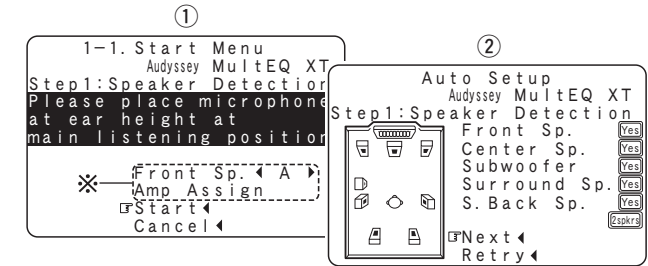

About the Auto Setup

The Audyssey MultEQ XT auto setup function detects the presence of each speaker and automatically calculates the speaker size, channel level, distance, and optimal crossover frequency setting. Audyssey MultEQ XT corrects acoustical distortions within the listening area. Before starting, connect and position all of your speakers. Once started, MultEQ XT will play a series of test tones through each speaker.

※ Before starting Auto Setup (👉 ①)

If adjustment to the environment is necessary, set the following items before proceeding.

☐ Front Speaker

The front speaker to be measured can be selected ahead of time here.

[Selectable items]

- **A** : Output test tone from front speakers A.
- **B** : Output test tone from front speakers B.
- **A+B** : Output test tone from front speakers A and B.

☐ Amp Assign

Advanced setting : changes power amplifier assignment. You can use the surround back speaker for multi-zone, and for front channel bi-amp use. (Default : 7.1ch)
For details, refer to "Amp Assign" (👉 page 31).

Step 1 : Speaker Detection

● Menu screen ●

The speaker connection and polarity are detected at the first measurement position (main listening position). The following attributes are also determined at this time: "Speaker Size", "Speaker Distance", "Channel Level", "Crossover Frequency".

- ① Select "Start ◀", then press ◀.
- ② Select "Next ◀", then press ◀.

☐ To cancel Auto Setup

Press $\Delta \nabla$ to select "Cancel ◀", then press ◀.

- If an error message appears during the measurements, check "Error Messages", take the advised action, then start the measurements again (👉 page 25).
- If the result differs from the actual connection status or an error message appears, use ∇ to on-screen display "Retry ◀" and then press ◀ to repeat the measurement.
- If the result still differs from the actual connection status after re-measurement or the error message still appears, it is possible that the speakers are not connected properly. Turn the AVR-2809 off, check the speaker connections and repeat the measurement process from the beginning.

NOTE

Do not change the speaker connections or subwoofer volume after "Step 1".