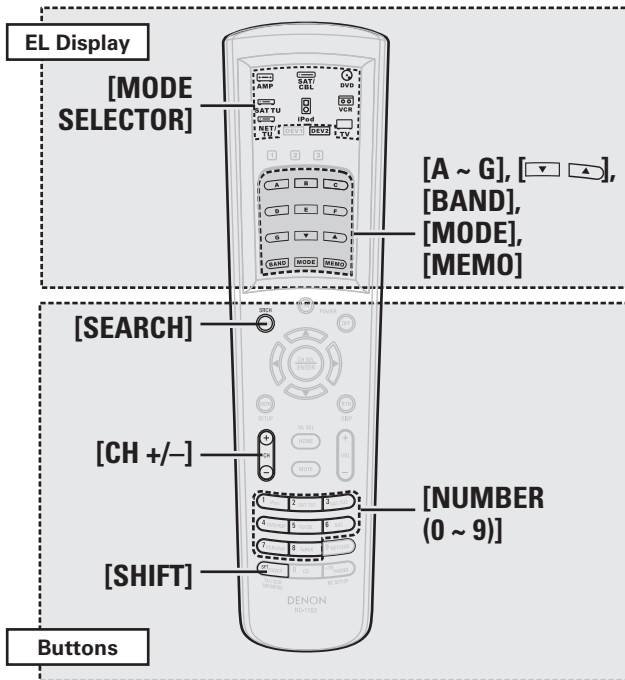

MODE SELECTOR		EL Display			
		TV		Satellite Receiver / Cable TV	
Device Mode		DEV1	DEV2	DEV1	DEV2
Device operated		TV (HITACHI)	TV (SONY)	SAT	SAT
		Punch through	Punch through	Punch through	Punch through
SOURCE ON	Power on	Power on	Power on	Power on	Power on
SOURCE OFF	Power off	Power off	Power off	Power off	Power off
Buttons					
MENU	Menu/guide	Menu/guide	Menu/guide	Menu/guide	Menu/guide
	Cursor	Cursor	Cursor	Cursor	Cursor
ENTER	Enter setting	Enter setting	Enter setting	Enter setting	Enter setting
SETUP	Set up	Set up	Set up	Set up	Set up
DISPLAY	Display	Display	Display	Display	Display
CH +/-	Switch channels	Switch channels	Switch channels	Switch channels	Switch channels
0 ~ 9, +10	Channel selection	Channel selection	Channel selection	Channel selection	Channel selection
TV/VCR	Switch inputs	Switch inputs	—	—	—
Special Remarks		①, ③	①, ③	①, ③	①, ③

[Special Remarks]

- ① Only one component can be preset for each mode. If a new code is preset, the previous code is automatically cleared.
- ③ The CD, VCR or DVD buttons (one only set) can be assigned to the TV, satellite receiver and cable TV mode (see page 60 "Punch Through Function").

EL Display	
MODE SELECTOR	NET/TU
Device Mode	DEV2
Device operated	Analog tuner
A ~ G	Preset memory block selection
	Tuning + / -
BAND	AM/FM switching
MODE	Switch search modes
MEMO	Preset memory registration
Buttons	
SEARCH	Direct Frequency Tuning
CH +/-	Preset channel selection
0 ~ 9	Preset channel selection (1 ~ 8) / Direct Frequency Search (0 ~ 9)
SHIFT	Switch memory block