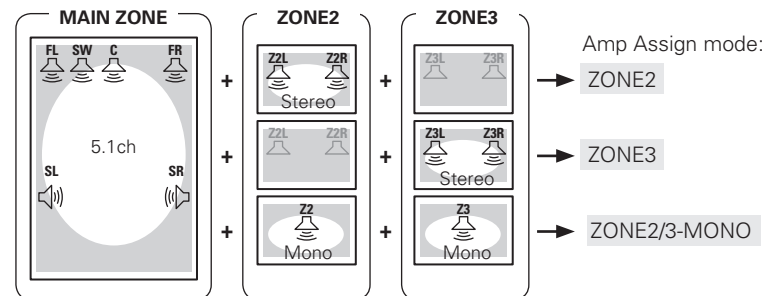

"STEREO" or "MONO" depends on the setting at menu "Manual Setup" – "Zone Setup" – "(select the zone)" – "Channel" (page 31).

- **Amp Assign mode setting and speakers connected to the various speaker terminals**

Speaker terminal	FRONT		CENTER	SURROUND		SURROUND BACK / AMP ASSIGN	
	R	L		R	L	R	L
Amp Assign mode							
ZONE2						Z2R	Z2L
ZONE3	FR	FL	C	SR	SL	Z3R	Z3L
ZONE2/3-MONO						Z3 (MONO)	Z2 (MONO)

When ZONE2 or ZONE3 power is on, when you select "ZONE2" or "ZONE3" mode, ZONE2 or ZONE3 sound is emitted from the speaker connected to the SURR.BACK/AMP ASSIGN terminal.

Also, if you select "ZONE2/3-MONO" mode, ZONE2 monaural sound is emitted from the speaker connected to the SURR.BACK/AMP ASSIGN (L) speaker, and ZONE3 monaural sound is emitted from the speaker connected to the SURR.BACK/AMP ASSIGN (R) terminal.