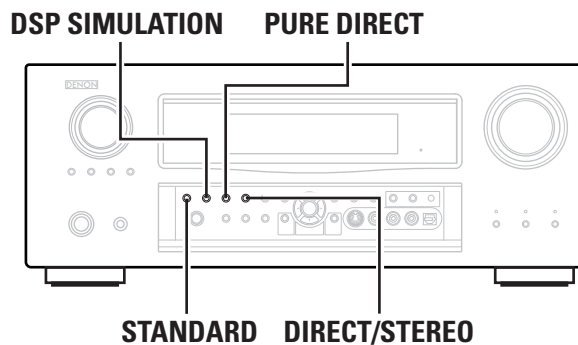

# Surround Modes

Symbols used to indicate buttons in this manual

- Button located on both the main unit and the remote control unit → **BUTTON**
- Button only on the main unit → **<BUTTON>**
- Button only on the remote control unit → **[BUTTON]**