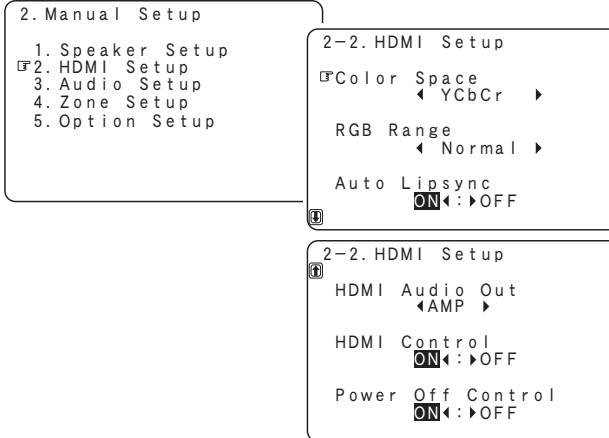

[Selectable items]

- 40Hz
- 60Hz
- 80Hz
- 90Hz
- 100Hz
- 110Hz
- 120Hz
- 150Hz
- 200Hz
- 250Hz

Only the portion of the bass sound of the various speakers output from the subwoofer that has a frequency below the frequency set here is output.

Set this according to the low frequency reproduction capabilities of the speakers you are using.

Advanced :

Set the crossover frequency separately for the different speakers.

- If in the “Advanced” settings, “Subwoofer Setup” (page 27) in the menu is set to “LFE”, it is possible to make this setting for speakers set to “Small” at “Speaker Configuration”. If set to “LFE+Main”, this setting can be made regardless of the speaker size.
- For speakers set to “Small”, sound below the crossover frequency is cut from the sound output. The cut bass sound is output from the subwoofer or front speakers.
- Always set the crossover frequency to “80 Hz”. When using small speakers, however, we recommend setting the crossover frequency to a higher frequency.

6 Front Speaker Setup

Select front speakers to use for each surround mode.

[Selectable items]

- **Normal** : To change the settings, select “Custom”.
- **Custom** : When set to “Custom”, you can select beforehand the front speaker to use for each surround mode.

[Selectable items]

1. DIRECT/STEREO: **A**   **B**   **A+B**
2. MULTI CH: **A**   **B**   **A+B**

NOTE

When set to “Custom”, **SPEAKERS** does not operate.

HDMI Setup

Make settings for HDMI video/audio output.

● **Menu screen** ●

1 Color Space

Make settings for output color space.

[Selectable items]

- **YCbCr** : Output using YCbCr format.
- **RGB** : Output using RGB format.

When connected to a monitor with a DVI-D connector (HDCP compatible) using an HDMI/DVI converter cable, the signals are output in RGB format, regardless of this setting.

2 RGB Range

Make settings for RGB output range.

[Selectable items]

- **Normal** : Use video range from 16 (black) to 235 (white).
- **Enhanced** : Video range from 0 (black) to 255 (white). Use this setting to avoid black washout.

When “YCbCr” is selected under “Color Space”, “RGB Range” will have no effect.

3 Auto Lipsync

Automatic compensation for timing shift in audio and video output.

[Selectable items] **ON** **OFF**

4 HDMI Audio Out

Select HDMI audio output device.

[Selectable items]

- **AMP** : Use speakers connected to receiver for audio playback.
- **TV** : Use speakers of TV for audio playback.

NOTE

When the HDMI control function is operating, the setting of audio playback in the connected TV takes priority (page 54 “HDMI Control Function”).

5 HDMI Control

Make settings for HDMI control function.

[Selectable items] **ON** **OFF**

Please consult the operating instructions for each connected device to check the settings.

NOTE

For details, see “HDMI Control Function” (page 54).