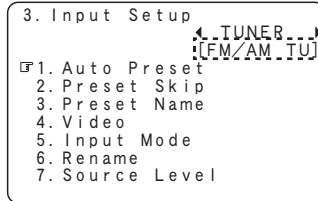

● Menu screen ●

Displayed when source name is changed with "Rename".

☐ PHONO

This menu is for "PHONO".