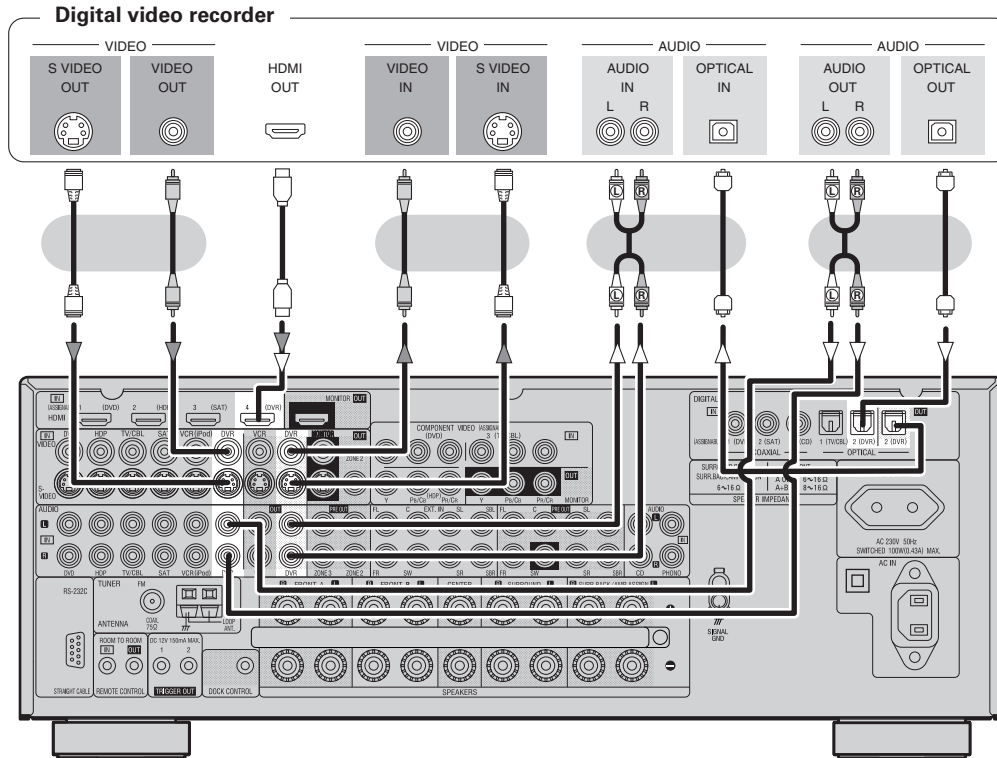

Connecting the Recording Components

Carefully check the left (L) and right (R) channels and the inputs and outputs, and be sure to interconnect correctly.

Digital Video Recorder

Select the terminal to use and connect the device.

- Make analog connections if you wish to record analog audio signals.
- When recording via the AVR-2809, the playback device's cable must be of the same type as the cable used to connect the AVR-2809's DVR OUT connector.
  Example: TV IN → S-Video cable : DVR OUT → S-Video cable
  TV IN → Video cable : DVR OUT → Video cable
- When using a component video cable for the video connection, make the settings at menu "Input Setup" – "Assign" – "Component In" (page 37).

NOTE

Do not connect the output of the component connected to the AVR-2809's OPTICAL2 output connector to any input connector other than OPTICAL2.