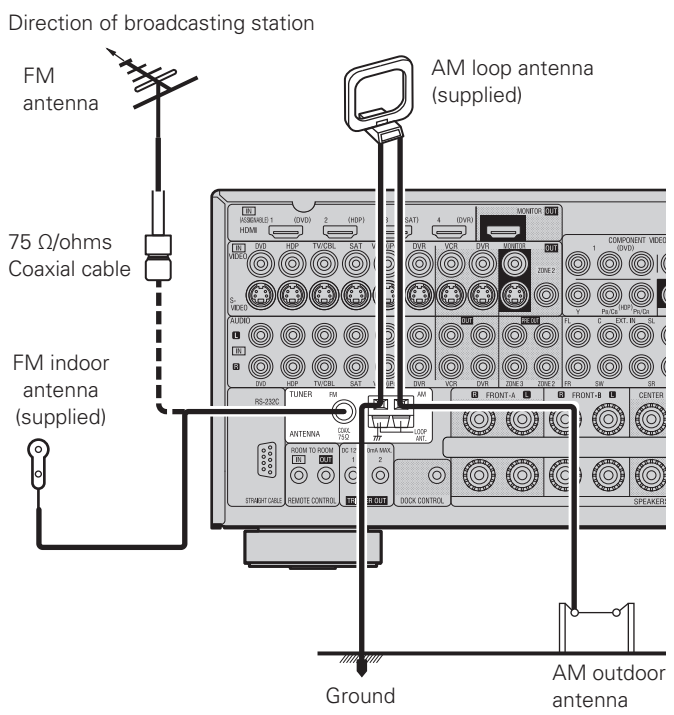

Antenna Terminals

An FM antenna cable plug can be connected directly.