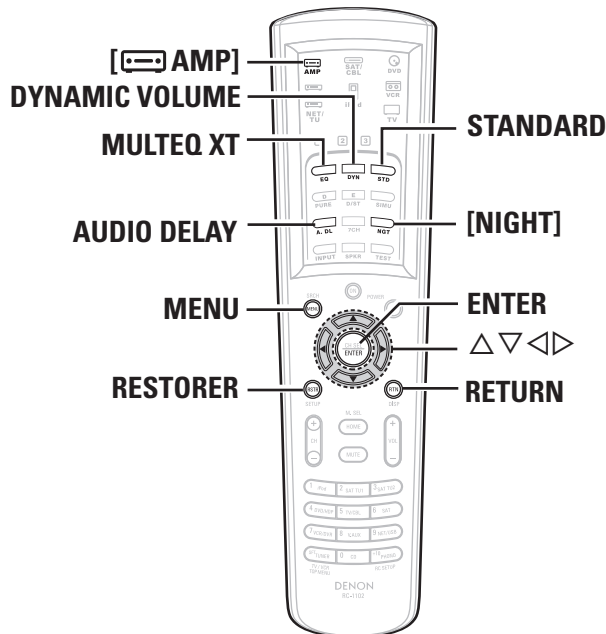

④ Stereo Playback

Selecting the mode

Select by pressing **DIRECT/STEREO**.

[Selectable items]

STEREO :

This is the mode for playing in stereo. The tone can be adjusted. Sound is output from the front left and right speakers and subwoofer.

When **DIRECT/STEREO** is pressed, DIRECT mode can be switched to STEREO mode.

Playback in the PURE DIRECT Mode

This is the mode that recreates the original sound most faithfully, providing extremely high quality sound.

Press PURE DIRECT.

- To cancel, press **PURE DIRECT** again.
- When in the PURE DIRECT mode, the on-screen display is not displayed and the display on the main unit is turned off.
- If the HDMI input connector is selected, video outputs are output in the PURE DIRECT mode.
- The channel level and surround parameters in the PURE DIRECT mode are the same as in the DIRECT mode.

Parameter

Symbols used to indicate buttons in this manual

- Button located on both the main unit and the remote control unit → **BUTTON**
- Button only on the main unit → **<BUTTON>**
- Button only on the remote control unit → **[BUTTON]**

Adjusting the parameters

1 Press MENU.

The menu is displayed.

※ To operate from the main remote control unit, be sure to set the remote control unit to the AMP mode.

2 Press $\Delta \nabla$ to select "Parameter", then press ENTER.

3 To change the setting:

Press $\Delta \nabla$ to select the item you want to change, then press $\triangleleft \triangleright$ to change the setting.

※ To return to the previous item, press **RETURN**.

※ Select "Default Yes", then press $\triangleleft$ to reset to the default setting.

4 Press ENTER to enter the setting.

□ To exit adjustment

Press **MENU** during adjustment.