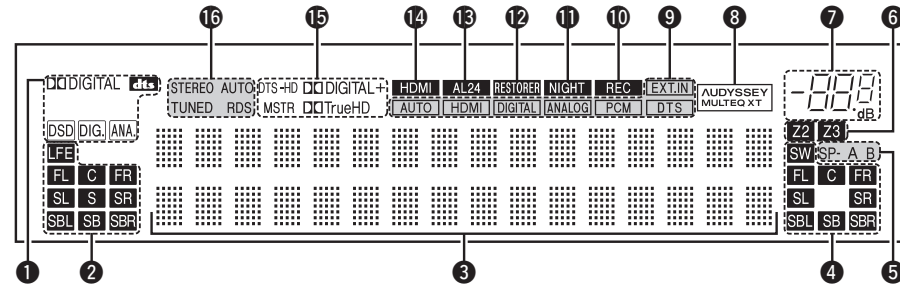

35 DSP SIMULATION button .....(39)

36 STANDARD button .....(40)

Display

- 1 **Input signal indicators**
- 2 **Input signal channel indicators**  
These light when digital signals are input.
- 3 **Information display**  
The input source name, surround mode, setting values and other information are displayed here.
- 4 **Output signal channel indicators**
- 5 **Front speaker indicator**  
These light according to the settings of the front A and B speakers.
- 6 **Multi-zone indicators**  
These light when the power for the respective zone is turned on.
- 7 **Master volume indicator**
- 8 **AUDYSSEY MULTEQ XT indicator**  
This lights when MultEQ XT is selected.
- 9 **Input mode indicators**
- 10 **Recording output source indicator**  
This lights when the REC OUT mode is selected.
- 11 **NIGHT indicator**  
This lights when the night mode is selected.
- 12 **RESTORER indicator**  
This lights when the RESTORER mode is selected.
- 13 **AL24 indicator**  
This lights when AL24 Processing Plus is activated (see page 67).
- 14 **HDMI indicator**  
This lights when playing using HDMI connections.
- 15 **Decoder indicators**  
These light when the respective decoders are operating.
- 16 **Tuner reception mode indicators**  
This lights according to the reception conditions when the input source is set to "TUNER".
  - **AUTO**  
This lights when in the auto tuning mode.
  - **STEREO**  
In the FM mode, this lights when receiving analog stereo broadcasts.
  - **TUNED**  
This lights when the broadcast is properly tuned in.
  - **RDS**  
This lights when receiving RDS broadcasts.