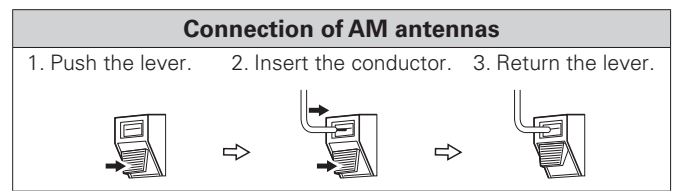

AM loop antenna assembly

NOTE

- Do not connect two FM antennas simultaneously.
- Even if an external AM antenna is used, do not disconnect the AM loop antenna.
- Make sure the AM loop antenna lead terminals do not touch metal parts of the panel.