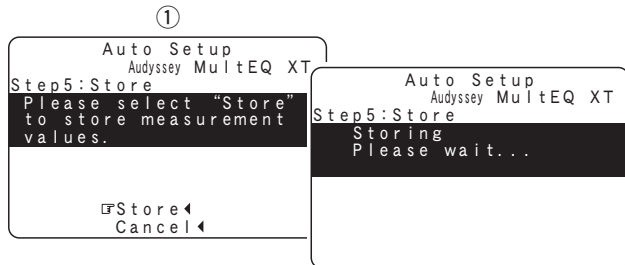

**Step 5 : Store**

● **Menu screen** ●

The auto setup measurement results are stored in the AVR-2809.

- ① Select "Store ◀", then press ◀.
  - "Storing Please wait..." is displayed on the on-screen display while the results are being stored.
  - When storing is complete, "Storing complete. Auto Setup is now finished." is displayed on the on-screen display.
- ② Select "Exit", then press **ENTER**.
- ③ Disconnect the setup microphone from the AVR-2809.