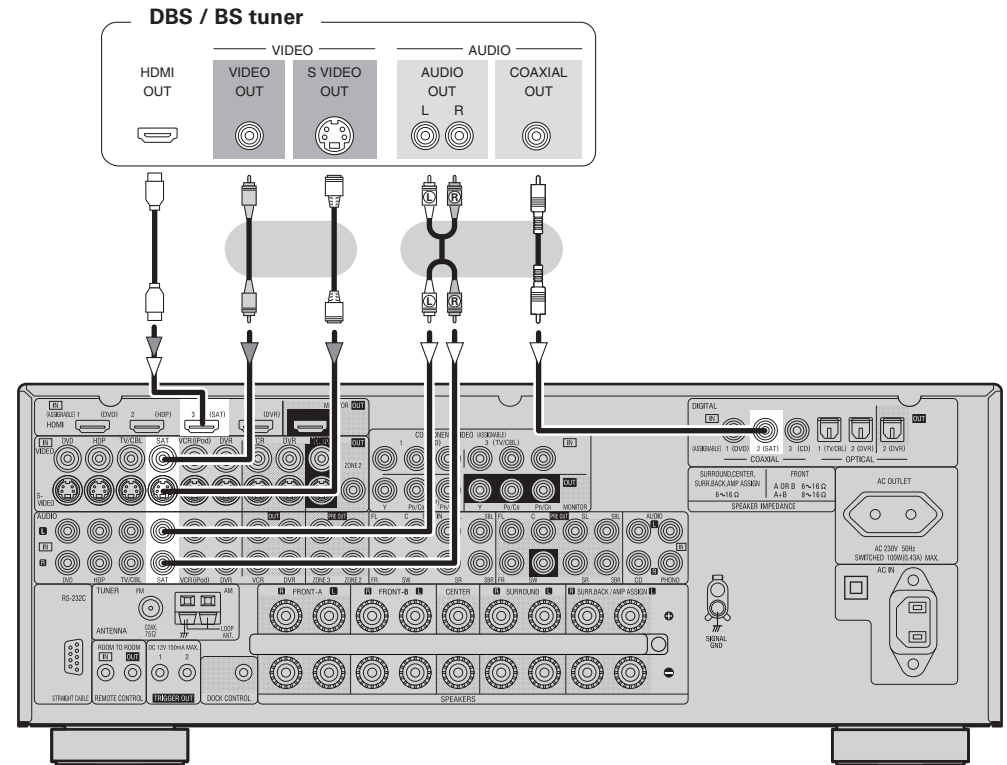

- With the default settings, the iPod can be used connected to the VCR (iPod) connector.
- To assign the iPod to a connector other than VCR (iPod), make the settings at menu "Input Setup" – "(input source to which iPod Dock assigned)" – "Assign" – "iPod Dock" (page 37).

## TV/CABLE Tuner

Select the terminal to use and connect the device.

When using a coaxial cable for the digital audio connection, make the settings at menu "Input Setup" – "Assign" – "Digital In" (page 37).

## Satellite Receiver

Select the terminal to use and connect the device.

- When using an optical digital cable for the digital audio connection, make the settings at menu "Input Setup" – "Assign" – "Digital In" (page 37).
- When using a component video cable for the video connection, make the settings at menu "Input Setup" – "Assign" – "Component In" (page 37).