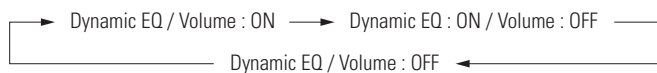

22 Dynamic EQ

Audyssey Dynamic EQ solves the problem of deteriorating sound quality as volume is decreased by taking into account human perception and room acoustics. Audyssey Dynamic EQ works in tandem with Audyssey MultEQ XT to provide well-balanced sound for every listener at any volume level.

[Selectable items]

ON : Use Dynamic EQ function.

OFF : Do not use Dynamic EQ function.

Operating from the main unit or main remote control unit

Press **DYNAMIC VOLUME**.

- “Dynamic EQ” can only be set when auto setup has been performed.
- After performing “Auto Setup”, the “Dynamic EQ” setting automatically becomes “ON”.
- “Dynamic EQ” cannot be set in the following situations.
  - If “Auto Setup” fails to be completed.
  - After running Auto Setup, when the number of used speakers has increased from the number of measured speakers.
- When “MultEQ XT” is set to “OFF” or “Manual”, “Dynamic EQ” is automatically set to “OFF”.
- Before running Auto Setup and after running Auto Setup, if the number of speakers has increased or you pressed **DYNAMIC VOLUME**, “Run Audyssey” is displayed. In this case, either perform Auto Setup, or return to the setting after running Auto Setup with “Auto Setup” – “Parameter Check” – “Restore”.

NOTE

When you set “Dynamic EQ” to “ON”, “Tone Control” and “Night Mode” are switched “OFF”.

Operating conditions for each function

- **Dynamic EQ:** When “MultEQ XT” is set to “ON”
- **Dynamic Volume:** When “Dynamic EQ” is set to “ON”
- **Setting** : When “Dynamic Volume” is set to “ON”

21 MultEQ XT

22 Dynamic EQ

23 Dynamic Volume

24 Setting

23 Dynamic Volume

Audyssey Dynamic Volume solves the problem of large variations in volume level between television programs, commercials, and between the soft and loud passages of movies.

Audyssey Dynamic EQ is integrated into Dynamic Volume so that as the playback volume is adjusted automatically, the perceived bass response, tonal balance, surround impression, and dialog clarity remain the same.

[Selectable items]

ON : Use Dynamic Volume.

The Dynamic Volume effect will be at the level of the “Setting”.

OFF : Do not use Dynamic Volume.