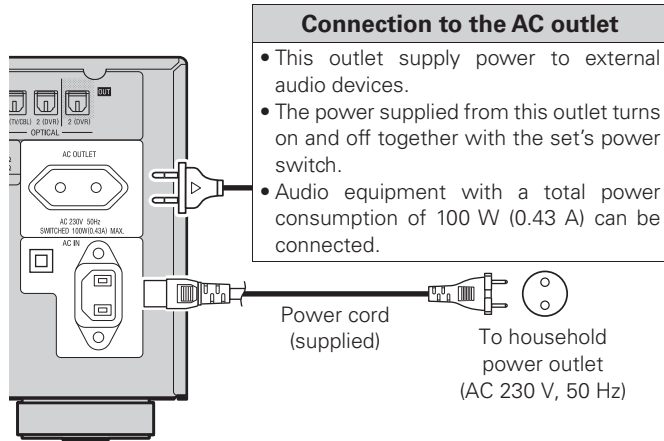

Connecting the Power Cord

Wait until all connections have been completed before connecting the power cord.

Connection to the AC outlet

- This outlet supply power to external audio devices.
- The power supplied from this outlet turns on and off together with the set's power switch.
- Audio equipment with a total power consumption of 100 W (0.43 A) can be connected.

NOTE

- Insert the AC plugs securely. Incomplete connections could cause noise.
- Only use the AC outlet to plug in audio equipment. Do not use them as power supplies for hairdryers or anything other than audio equipment.

Once Connections are Completed

Turning the Power On (page 48)

Menu Operations

Symbols used to indicate buttons in this manual

- Button located on both the main unit and the remote control unit → **BUTTON**
- Button only on the main unit → **<BUTTON>**
- Button only on the remote control unit → **[BUTTON]**