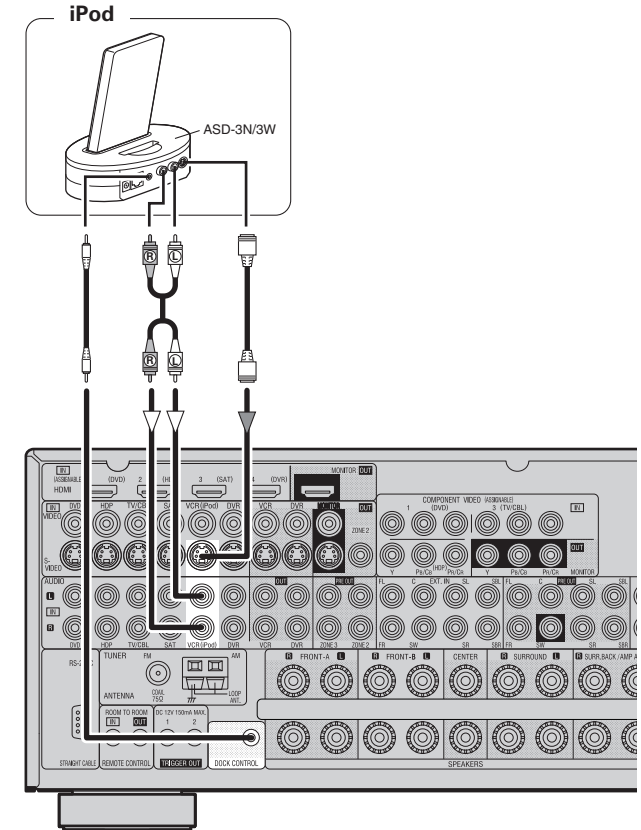

**iPod®**

Use a DENON control dock for iPod (ASD-1R, ASD-3N or ASD-3W sold separately) to connect the iPod to the AVR-2809. For instructions on the control dock for iPod settings, refer to the control dock for iPod's operating instructions.