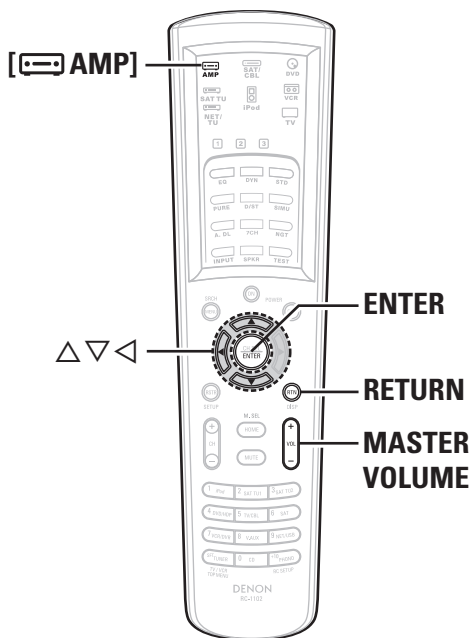

# Auto Setup

**Symbols used to indicate buttons in this manual**

- Button located on both the main unit and the remote control unit → **BUTTON**
- Button only on the main unit → **<BUTTON>**
- Button only on the remote control unit → **[BUTTON]**