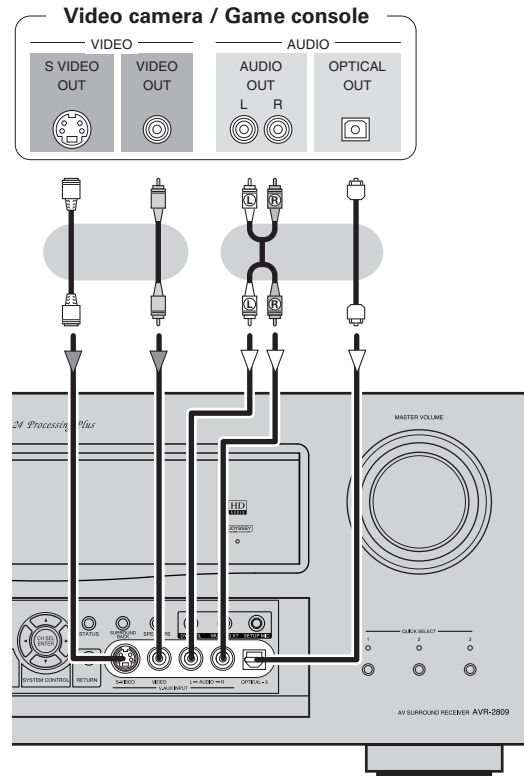

Video Camera / Game Console