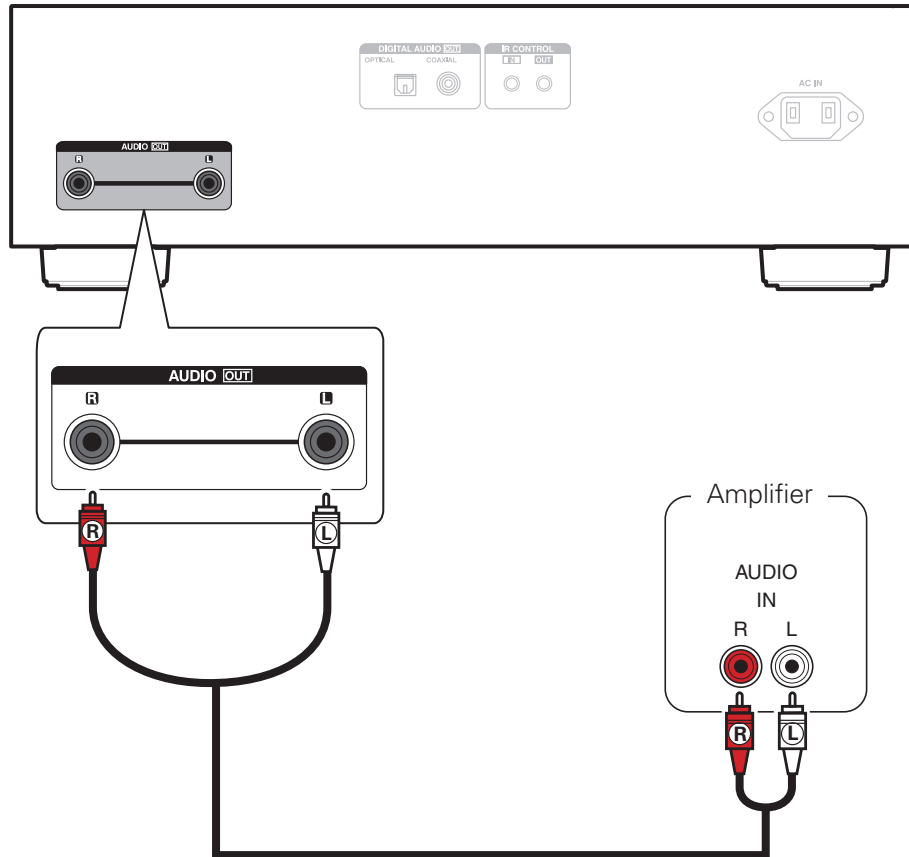

2 Connect the CD player to the amplifier