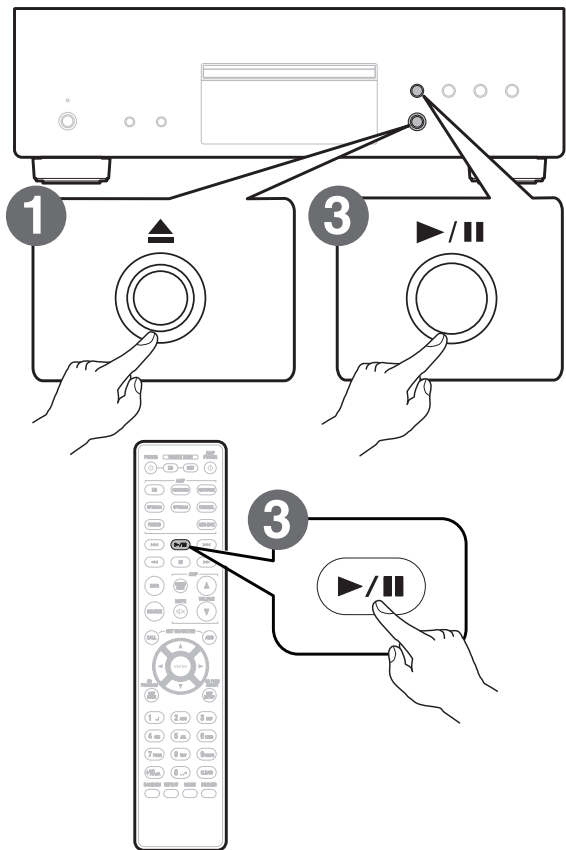

5 Begin CD or Super Audio CD playback