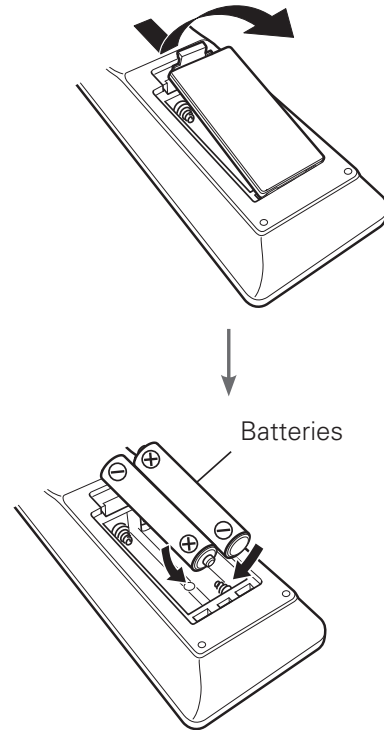

Setup

There are five steps to the setup process.

1. **1** Install batteries in the remote control unit
2. **2** Connect the CD player to the amplifier
3. **3** Plug the power cord into a power outlet
4. **4** Turn the CD player's power on
5. **5** Begin CD or Super Audio CD playback

1 Install batteries in the remote control unit