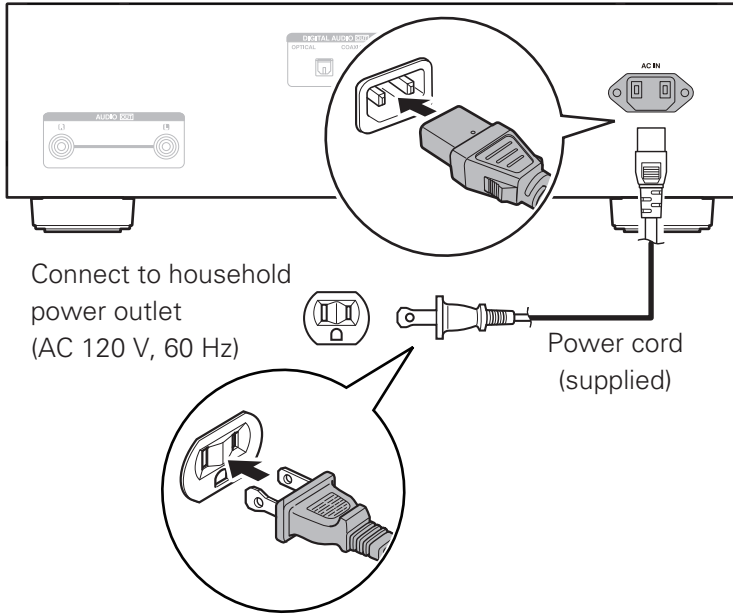

3 Plug the power cord into a power outlet