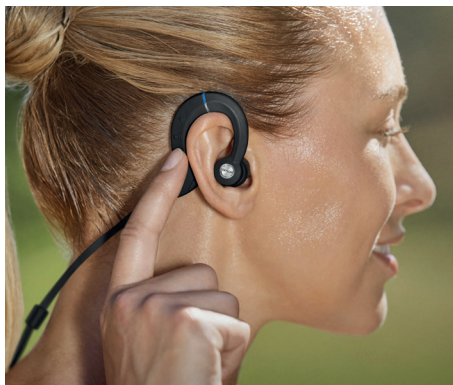

BEST SOUND PERFORMANCE

The sound of the Denon AH-C160W has been designed and tuned using advanced digital signal processing – to help and inspire you to achieve your fitness goals faster.

DURABLE

The AH-C160W is designed to survive: as well as its durable mechanical structure, even the electronics inside are coated with Nanofics technology, for IPX5/7 class sweat resistance.

INTEGRATED CONTROL BUTTONS

Let you easily change volume, skip tracks, take calls. So you stay in control of all that performance without reaching for your device.

CLEAR TALK

The AH-C160W uses Clear Voice Capture, a sophisticated noise reduction system to deliver the clearest voice quality for phone calls – even in the noisiest environments. Also Multilingual Voice Prompts keep you aware of headphone status – such as battery level – so you can concentrate on getting on with your workout!

COMFORTABLE FIT

Along with four silicon ear tip sizes, the AH-C160W comes with Comply tips made from Memory foam to ensure ultimate comfort in the ear. They're treated with SweatGuard to keep them clean – however hard the exercise!

SPECIFICATIONS

Driver	11.5 mm
Driver Type	Dynamic
Max SPL	100 dBA
Frequency response	5-22,000 Hz
Compatible standards	Bluetooth ver4.1
Transmit power class	Class1
Weight	23 g

UPC	AHC160WBKEM	883795004077	Black
UPC	AHC160WWTEM	883795004091	White
UPC	AHC160WBUEM	883795004084	Blue